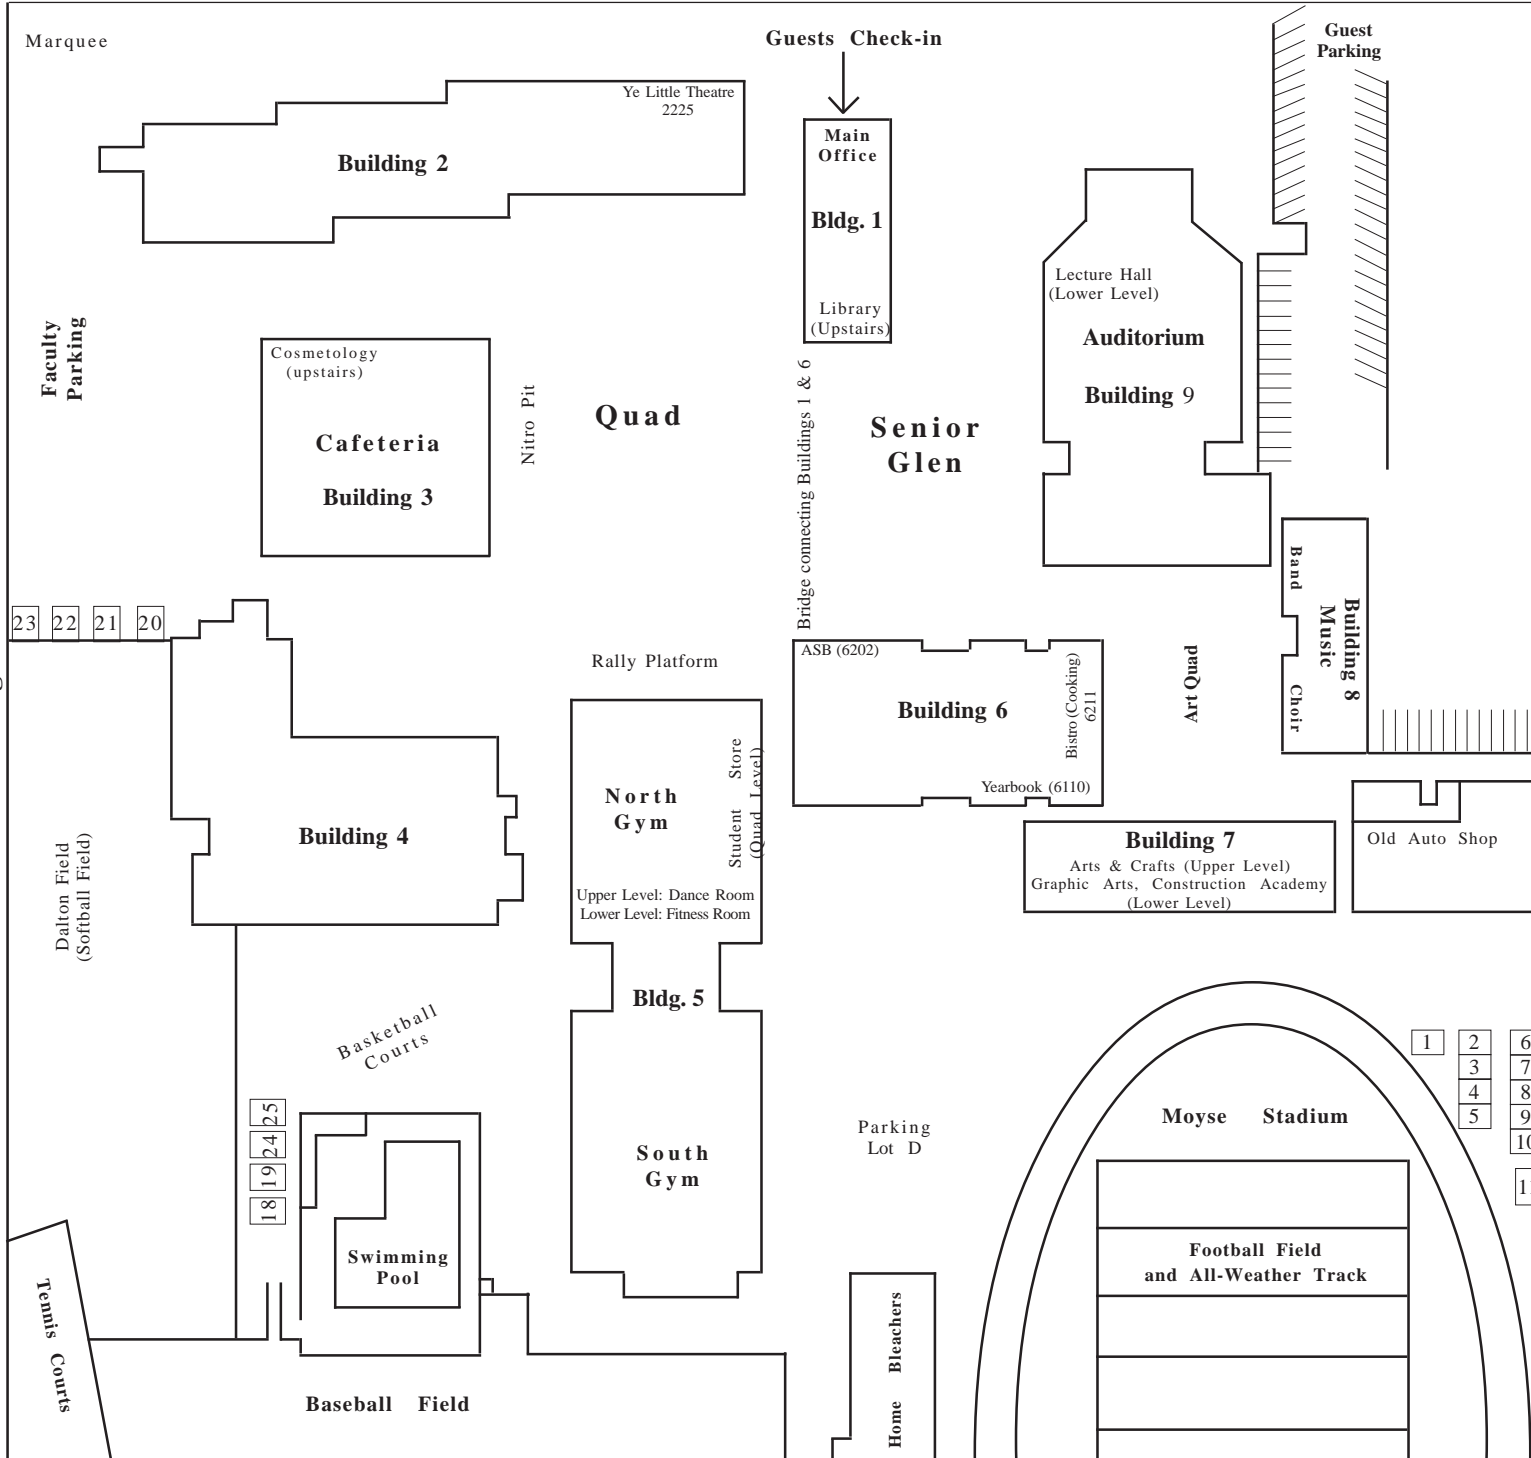

E. Broadway

Decoding the four-digit room #'s:

1st digit is the building #
 2nd digit is the floor level
 3rd and 4th digits are the room #

Building 1

1st Floor - Administrative Offices
 2nd Floor - Library (1201)

Building 2

1st Floor - Rooms 2128-2139
 2nd Floor - Rooms 2227-2239
 3rd Floor - Rooms 2327-2339
 Ye Little Theatre (2225)

Building 3

1st Floor - Cafeteria
 2nd Floor - Cosmetology

Building 4

1st Floor - Rooms 4103-4119
 2nd Floor - Rooms 4202-4218
 3rd Floor - Rooms 4302-4318
 4th Floor - Rooms 4402-4418

Building 5

Lower Level - Lockers
 1st Floor - Gyms, Fitness Room, Student Store
 2nd Floor - Dance Room

Building 6

Lower Level - Rooms 6101-6110
 1st Level - Rooms 6201-6211
 2nd Level - Rooms 6301-6312
 ASB (6202)
 Bistro (6211)
 Yearbook (6110)

↓ Parking Lot C